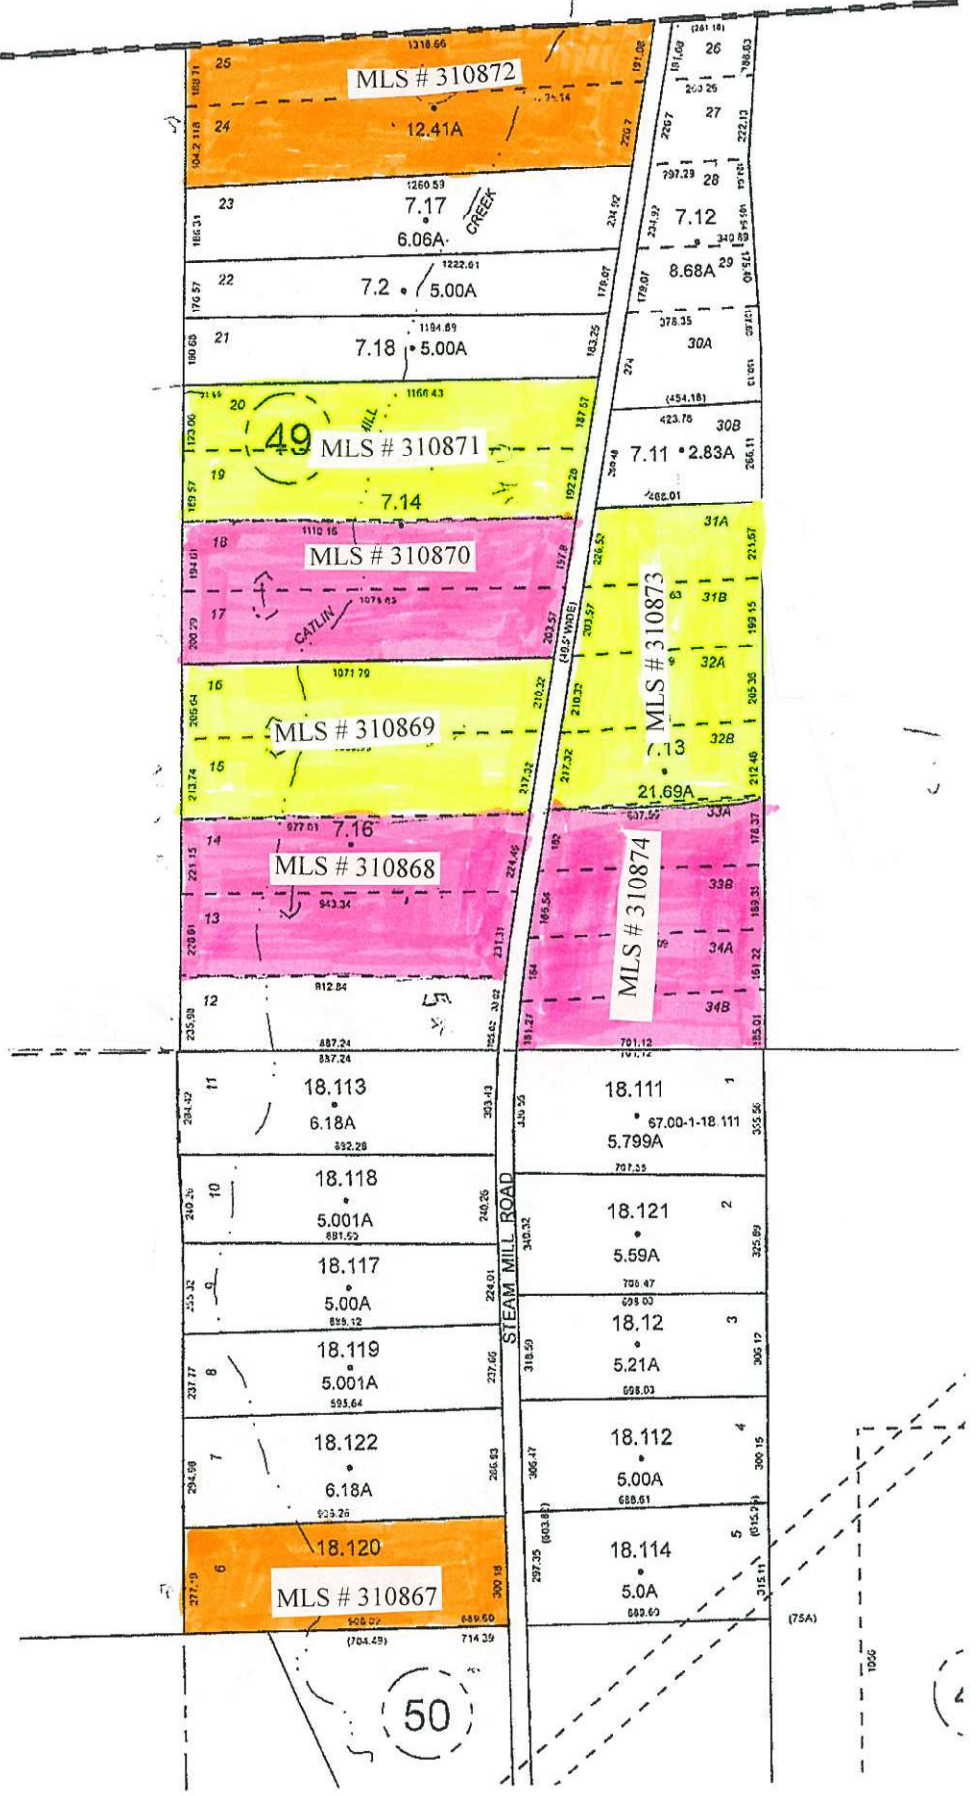

OF HECTOR
 1733.82
 OF CATHARINE

56

(REFORESTATION AREA NO. 3)
 PROPOSAL C)

6
 174.69A

7

50

4