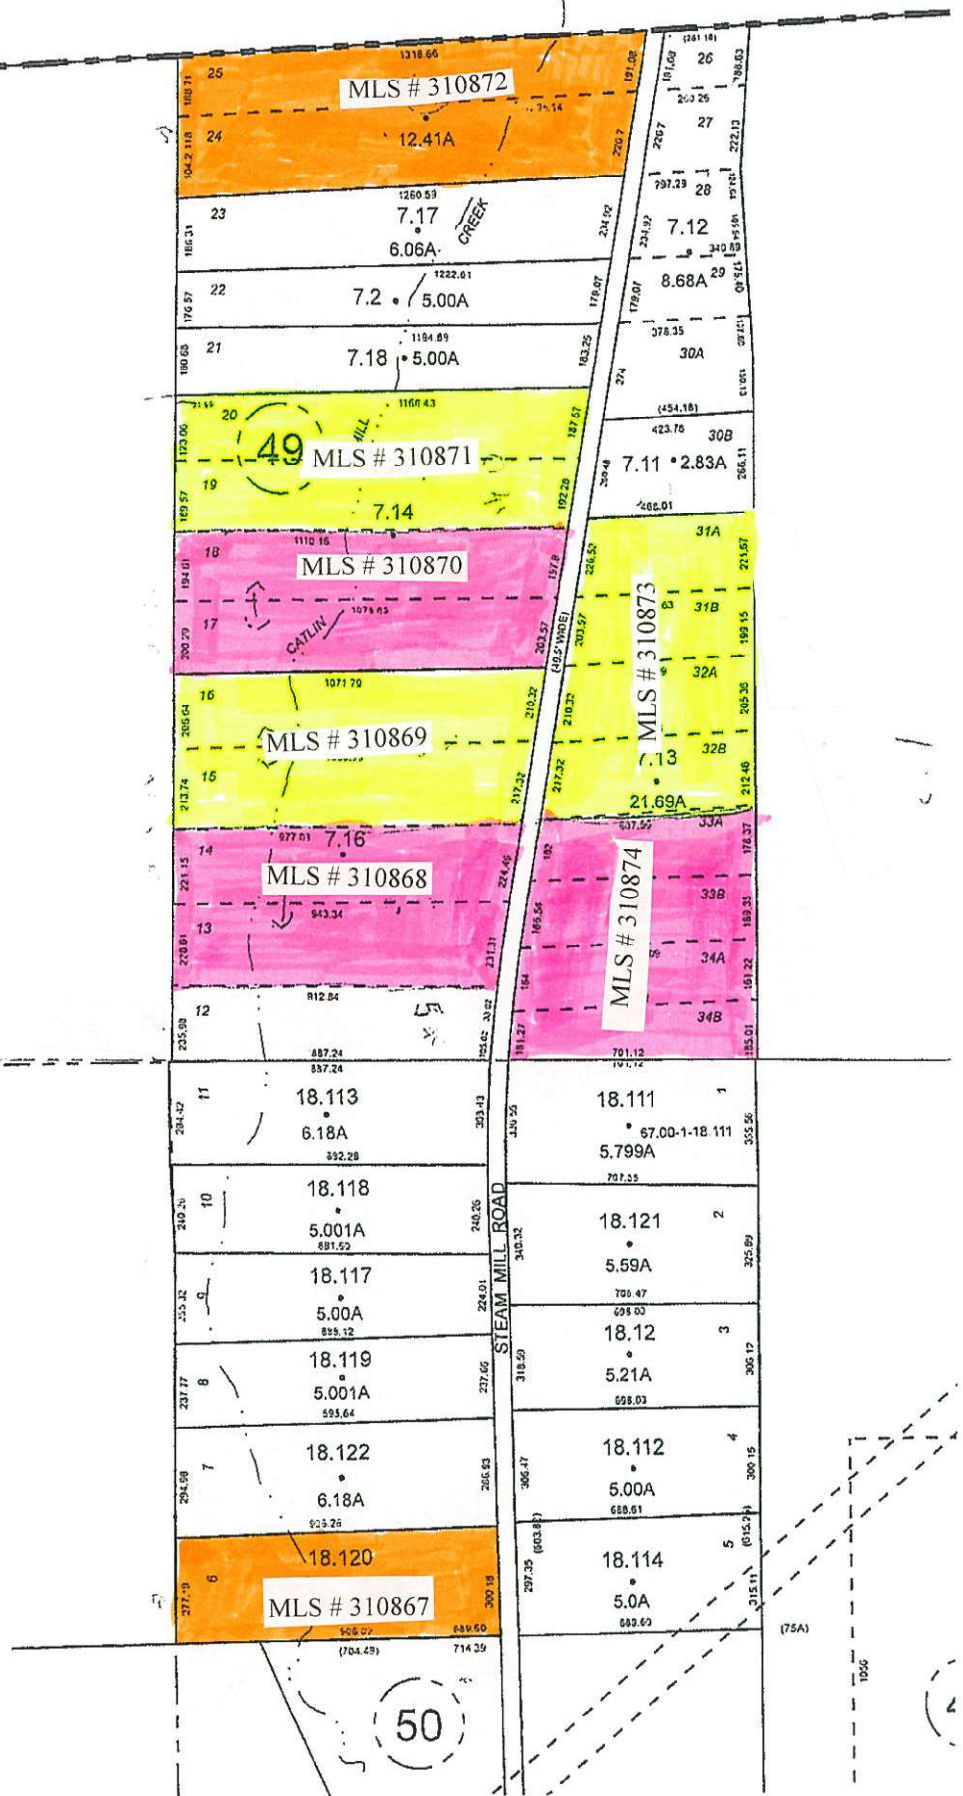

OF HECTOR
1733.82
OF CATHARINE

56

(REFORESTATION AREA NO. 3)
PROPOSAL C)

6
174.69A

7

50

4